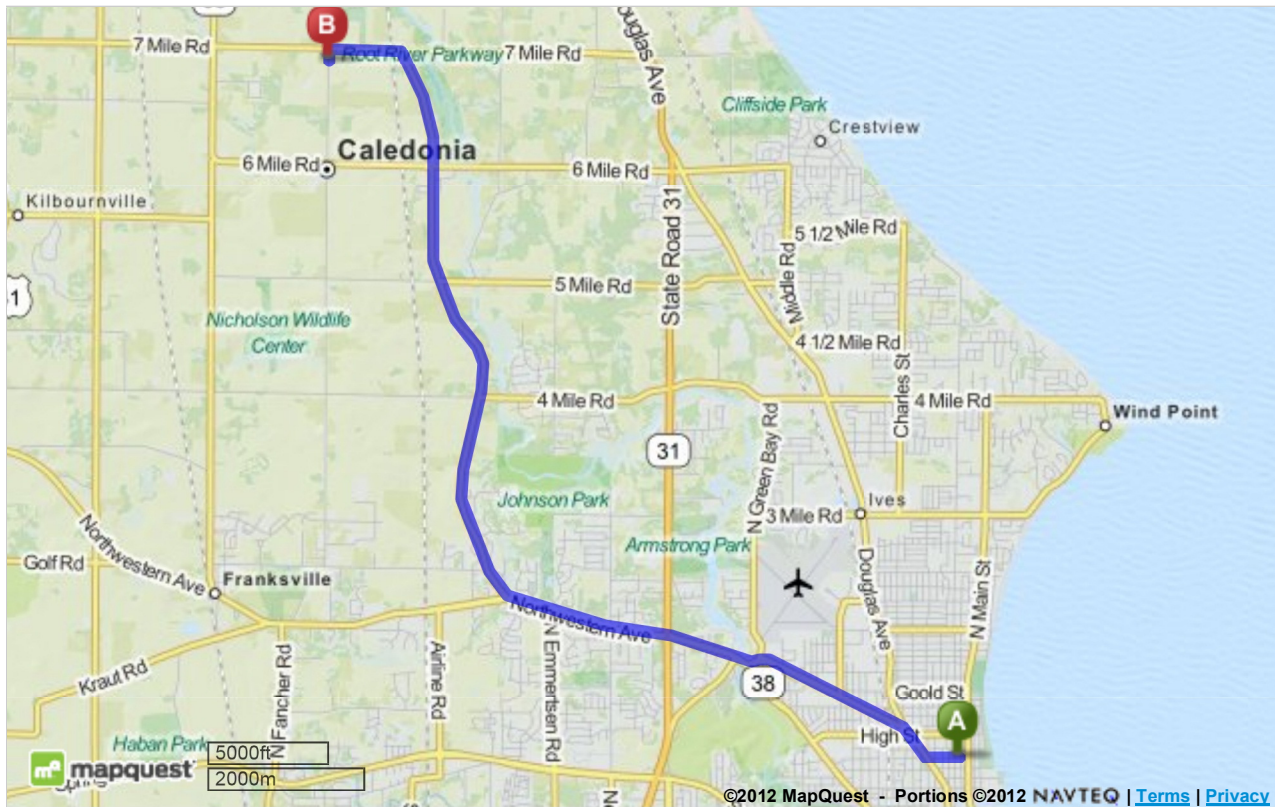

Trip to:
7900 Nicholson Rd
 Caledonia, WI 53108-9679
 10.12 miles / 18 minutes

Notes

510 Kewaunee St, Racine, WI 53402-5002

1. Start out going **west** on **Kewaunee St** toward **Erie St.** [Map](#) **0.3 Mi**

2. Turn **right** onto **Douglas Ave.** [Map](#) **0.3 Mi**

3. Turn **slight left** onto **Rapids Dr.** [Map](#) **1.5 Mi**

4. Turn **right** onto **Northwestern Ave / WI-38 W.** [Map](#) **2.2 Mi**

5. Enter next roundabout and take the 1st exit onto **WI-38 W.** [Map](#) **4.0 Mi**

6. Stay **straight** to go onto **W River Rd.** [Map](#) **1.1 Mi**

7. Turn **left** onto **7 Mile Rd.** [Map](#) **0.6 Mi**

8. Turn **left** onto **Nicholson Rd.** [Map](#) **0.10 Mi**

9. **7900 NICHOLSON RD** is on the **right.** [Map](#)

7900 Nicholson Rd, Caledonia, WI 53108-9679

Total Travel Estimate: **10.12 miles - about 18 minutes**

©2012 MapQuest, Inc. Use of directions and maps is subject to the MapQuest Terms of Use. We make no guarantee of the accuracy of their content, road conditions or route usability. You assume all risk of use. [View Terms of Use](#)